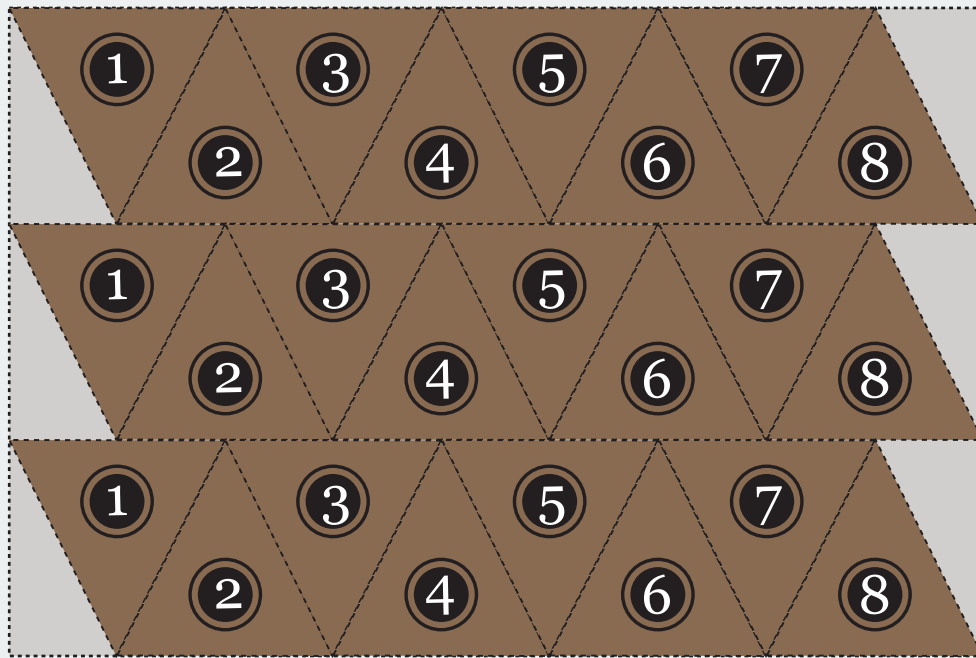

Witch Brownies Template

Cut Pieces TOGETHER AS SHOWN *(Reference 3D placement and finished image)*

Total = 24 Brownie Pieces

Finished Image

 Actual Brownie Pieces
 pieces of brownie that are not used in the recipe
(save for another use)