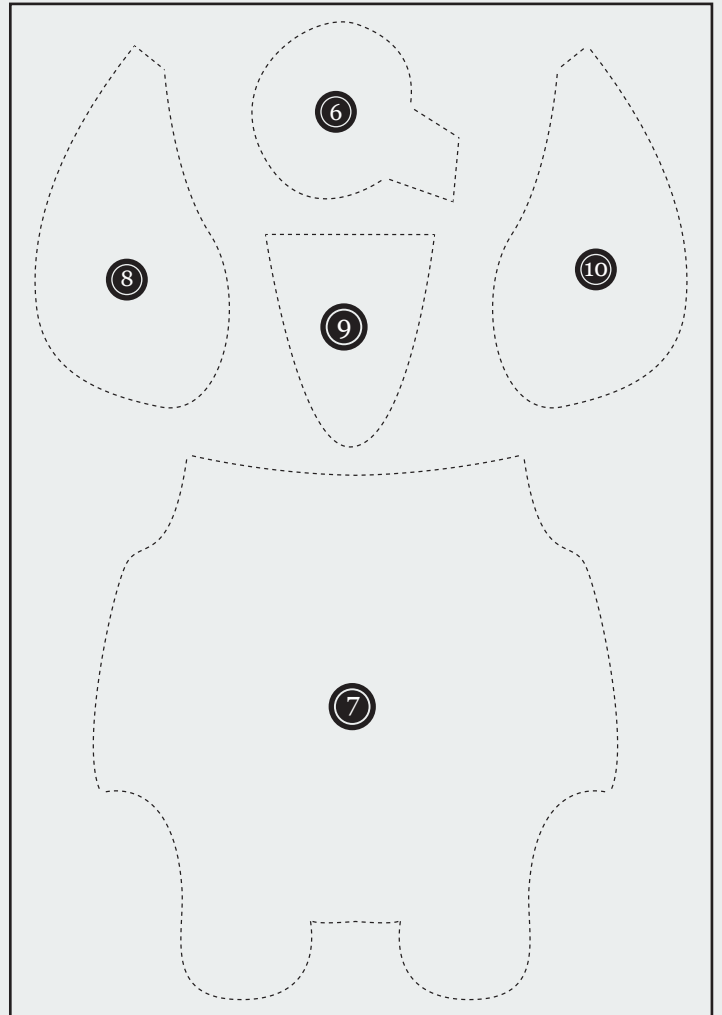

Poodle Dog Cake Template

(Print on 8 1/2 x 11-inch paper. Do not "scale to fit." Apply to cooled or frozen cake)

Poodle Dog Cake Template

(Print on 8 1/2 x 11-inch paper. Do not "scale to fit." Apply to cooled or frozen cake)

Poodle Dog Cake Template

PLACE TEMPLATE ELEMENTS ON THE 2 9-INCH x 13-INCH CAKES AS SHOWN BELOW.

CAKE 1

CAKE 2

Poodle Dog Cake Template

PLACE Pieces TOGETHER AS SHOWN *(Reference 3D placement and finished image)*