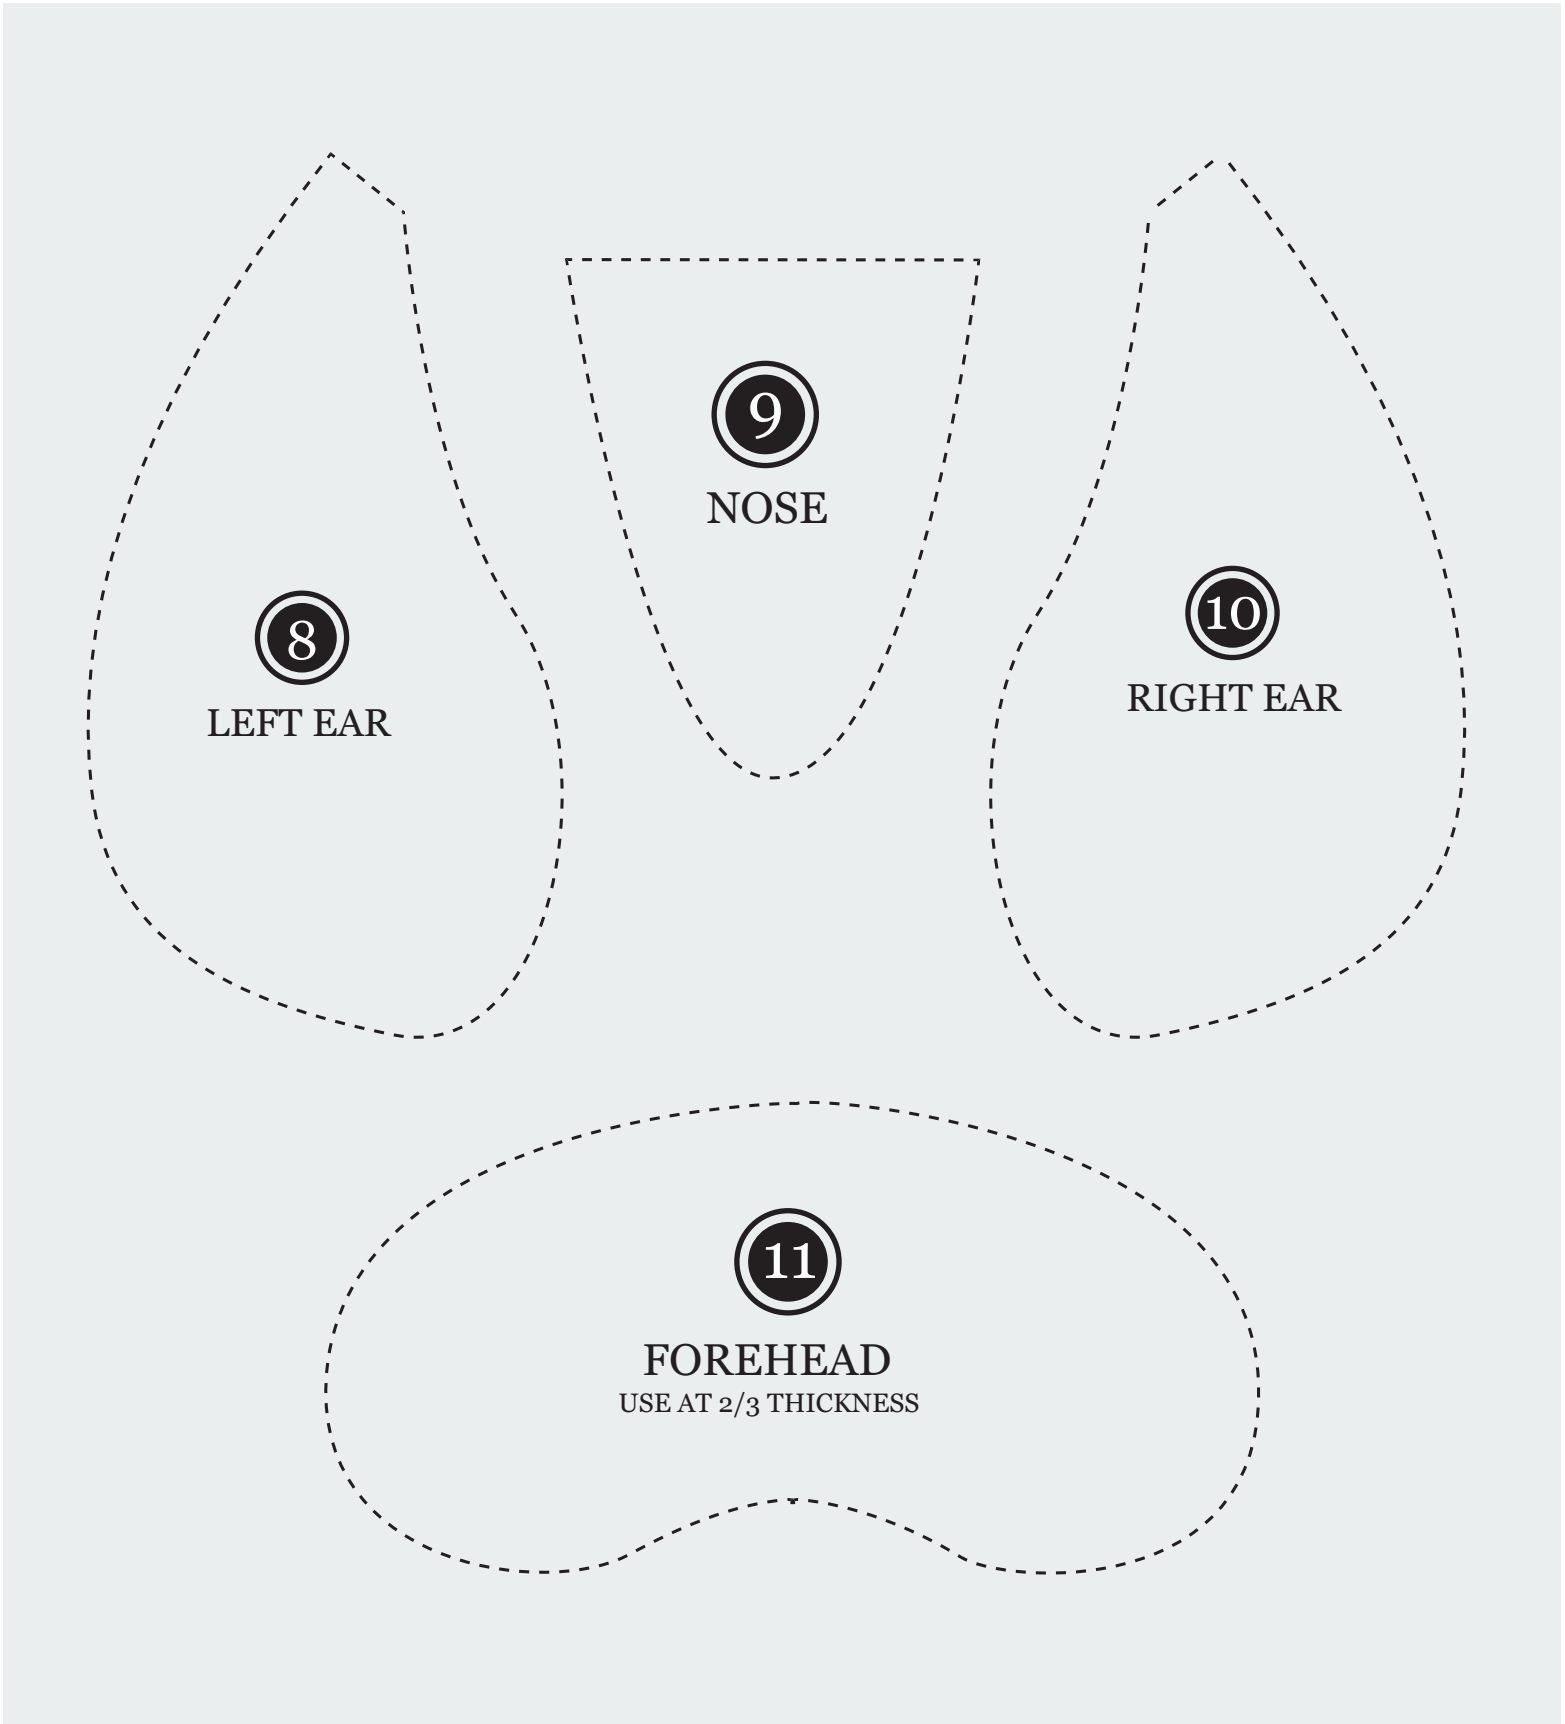

Poodle Dog Cake Template

(Print on 8 1/2 x 11-inch paper. Do not "scale to fit." Apply to cooled or frozen cake)

Poodle Dog Cake Template

(Print on 8 1/2 x 11-inch paper. Do not "scale to fit." Apply to cooled or frozen cake)

Poodle Dog Cake Template

PLACE TEMPLATE ELEMENTS ON THE 2 9-INCH x 13-INCH CAKES AS SHOWN BELOW.

CAKE 1

CAKE 2

Poodle Dog Cake Template

PLACE Pieces TOGETHER AS SHOWN *(Reference 3D placement and finished image)*