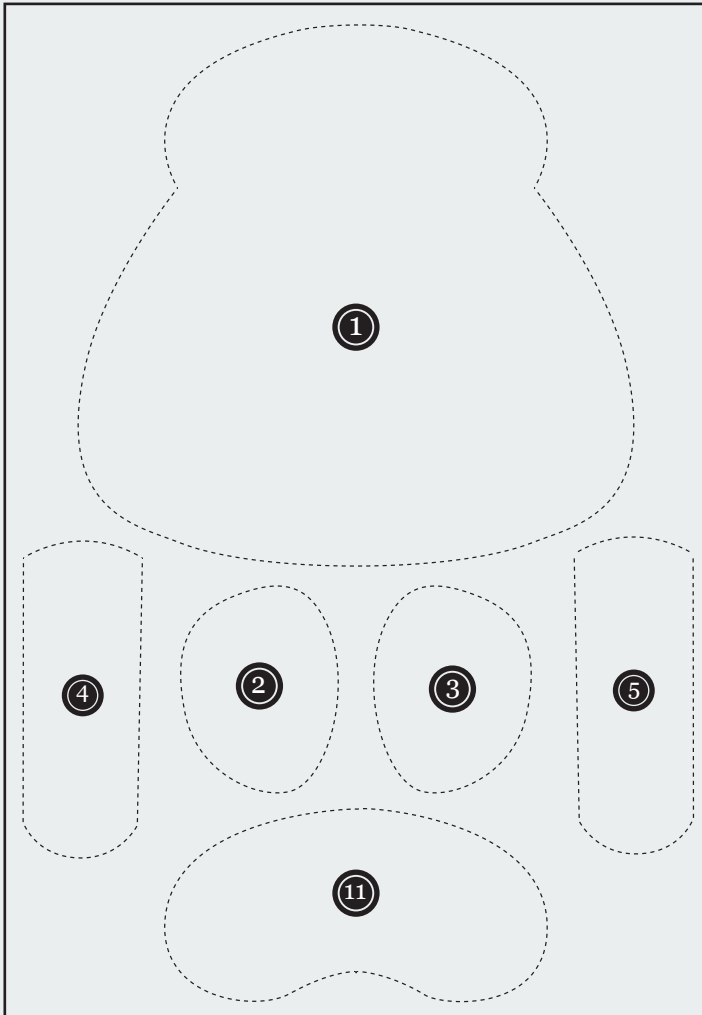

Poodle Dog Cake Template

(Print on 8 1/2 x 11-inch paper. Do not "scale to fit." Apply to cooled or frozen cake)

Poodle Dog Cake Template

(Print on 8 1/2 x 11-inch paper. Do not "scale to fit." Apply to cooled or frozen cake)

Poodle Dog Cake Template

PLACE TEMPLATE ELEMENTS ON THE 2 9-INCH x 13-INCH CAKES AS SHOWN BELOW.

CAKE 1

CAKE 2

Poodle Dog Cake Template

PLACE Pieces TOGETHER AS SHOWN *(Reference 3D placement and finished image)*