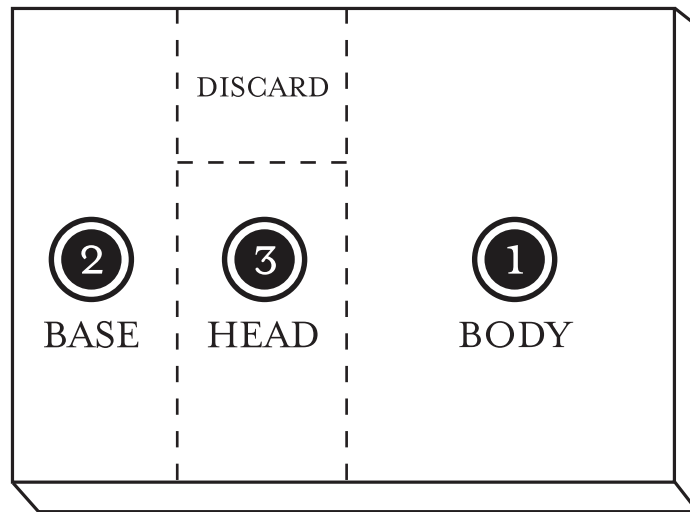

Robot Cake Template

Betty Crocker™

13x9-INCH PAN *Print on 8 1/2 x 11-inch paper and cut on dotted lines. For best results, transfer cutouts to heavier paper.*

Robot Cake Template

13x9-INCH PAN *Print on 8 1/2 x 11-inch paper and cut on dotted lines. For best results, transfer cutouts to heavier paper.*

Arrange templates on cake and cut cake where dotted lines shown indicate.

Arrange head, body and base piece on the tray and decorate.