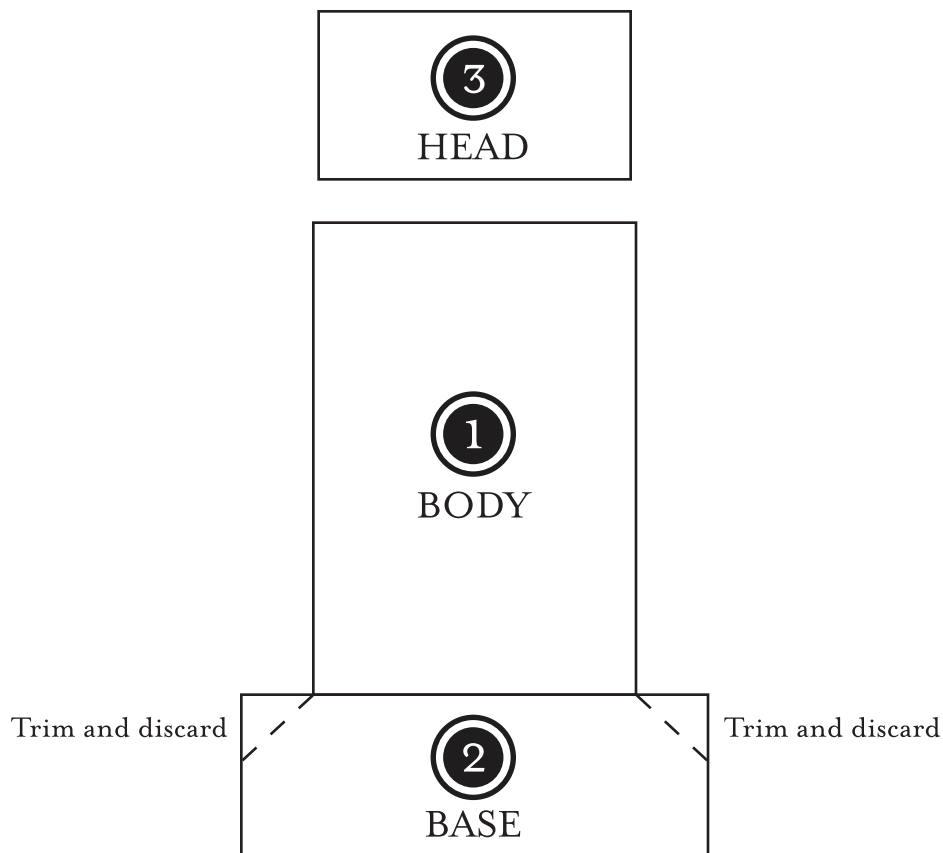

Robot Cake Template

Betty Crocker™

13x9-INCH PAN *Print on 8 1/2 x 11-inch paper and cut on dotted lines. For best results, transfer cutouts to heavier paper.*

Robot Cake Template

13x9-INCH PAN *Print on 8 1/2 x 11-inch paper and cut on dotted lines. For best results, transfer cutouts to heavier paper.*

Arrange templates on cake and cut cake where dotted lines shown indicate.

Arrange head, body and base piece on the tray and decorate.