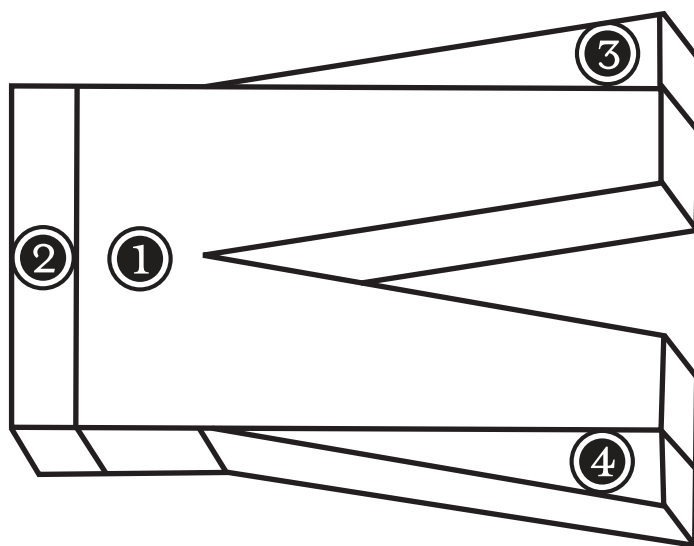

Groovy Jeans Cake Template

13-INCH x 9-INCH BAKING PAN (Print on 8 1/2 x 11-inch paper and apply to cooled or frozen cake.)

Groovy Jeans Cake Template

13-INCH x 9-INCH BAKING PAN (Print on 8 1/2 x 11-inch paper and apply to cooled or frozen cake.)

Cut cake into pieces.

Arrange pieces on tray to form jeans.