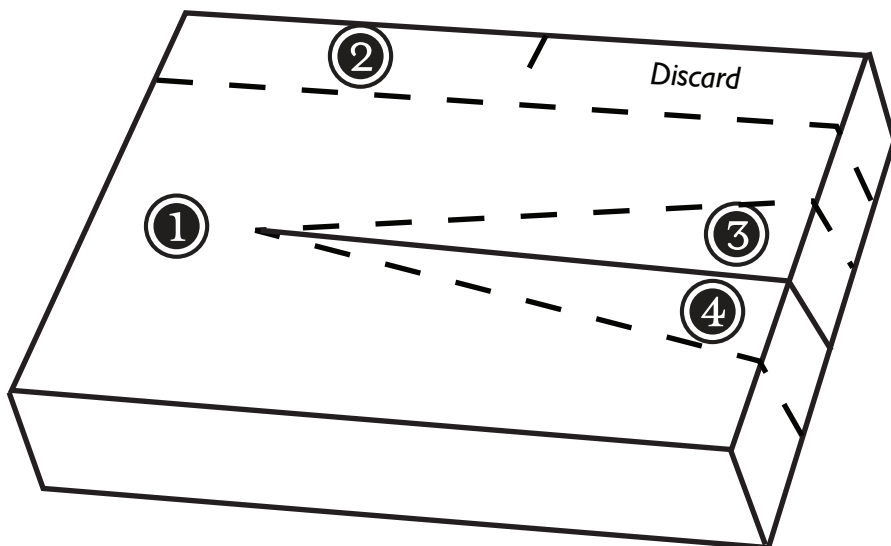

Groovy Jeans Cake Template

13-INCH x 9-INCH BAKING PAN (Print on 8 1/2 x 11-inch paper and apply to cooled or frozen cake.)

Groovy Jeans Cake Template

13-INCH x 9-INCH BAKING PAN (Print on 8 1/2 x 11-inch paper and apply to cooled or frozen cake.)

Cut cake into pieces.

Arrange pieces on tray to form jeans.