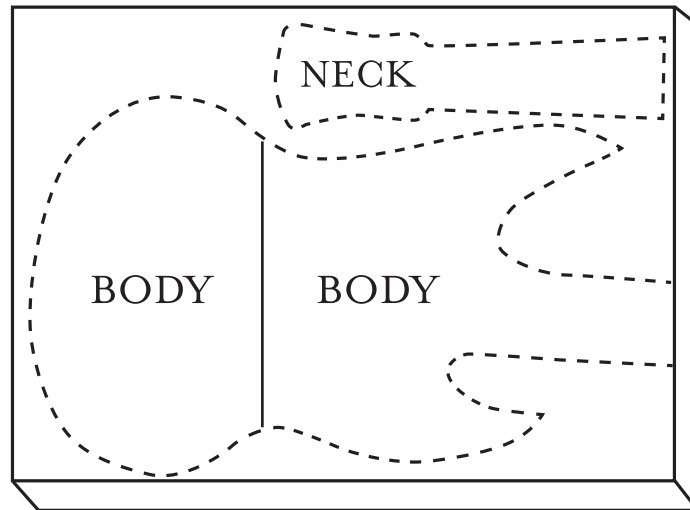

Electric Guitar Cake Template

Betty Crocker™

13x9-INCH PAN *Print on 8 1/2 x 11-inch paper and cut on dotted lines. For best results, transfer cutouts to heavier paper.*

Electric Guitar Cake Template

Betty Crocker™

13x9-INCH PAN *Print on 8 1/2 x 11-inch paper and cut on dotted lines. For best results, transfer cutouts to heavier paper.*

Electric Guitar Cake Template

Tape the two halves of the body template together, arrange the templates on the cake and cut cake where dotted lines indicate.

Arrange guitar and neck piece on the tray and decorate.