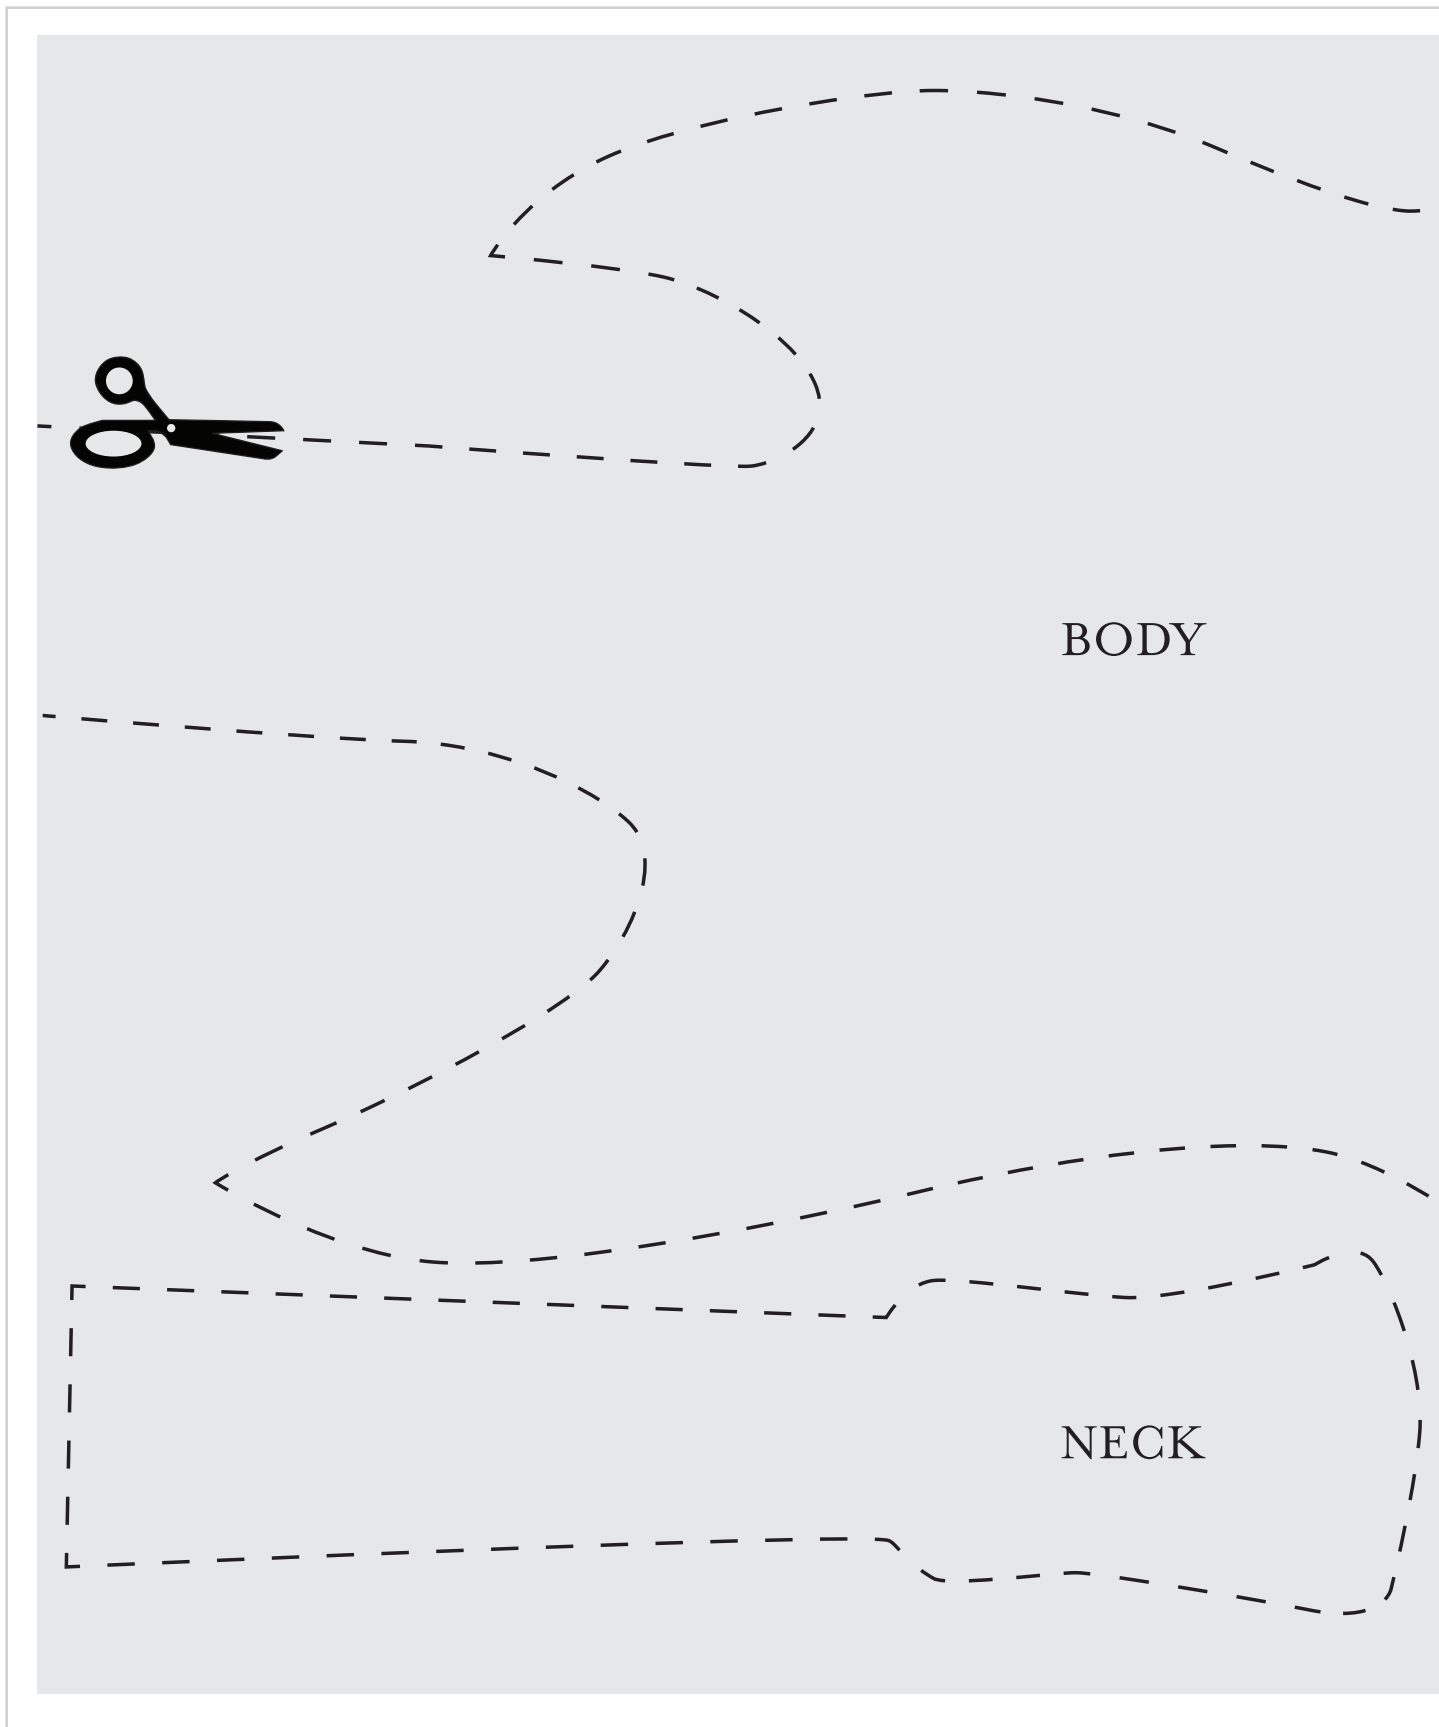

Electric Guitar Cake Template

Betty Crocker™

13x9-INCH PAN *Print on 8 1/2 x 11-inch paper and cut on dotted lines. For best results, transfer cutouts to heavier paper.*

Electric Guitar Cake Template

Betty Crocker™

13x9-INCH PAN *Print on 8 1/2 x 11-inch paper and cut on dotted lines. For best results, transfer cutouts to heavier paper.*

Electric Guitar Cake Template

Tape the two halves of the body template together, arrange the templates on the cake and cut cake where dotted lines indicate.

Arrange guitar and neck piece on the tray and decorate.