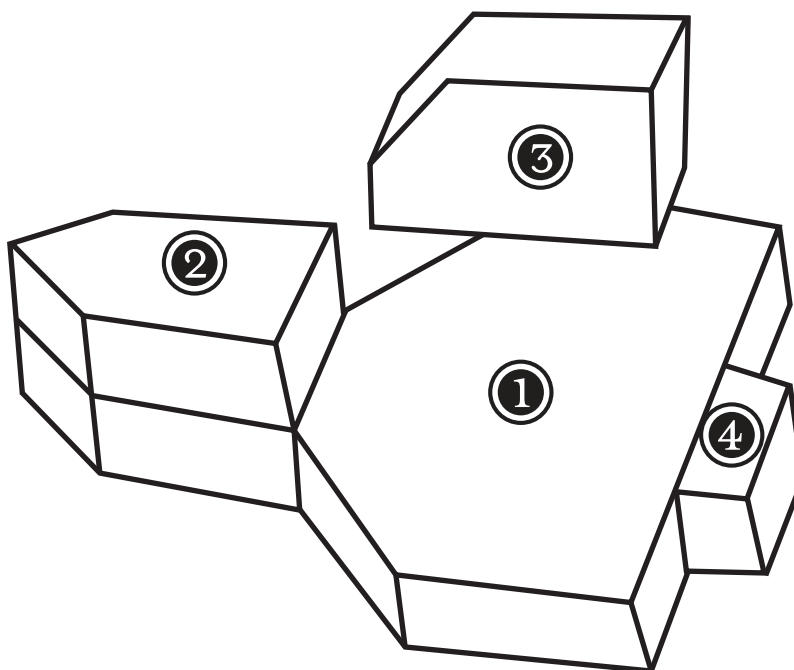

Spaceship Cake Template

13-INCH x 9-INCH BAKING PAN (Print on 8 1/2 x 11-inch paper and apply to cooled or frozen cake.)

Spaceship Cake Template

13-INCH x 9-INCH BAKING PAN *(Print on 8 1/2 x 11-inch paper and apply to cooled or frozen cake.)*

piece together step 1 from page 1.

1

(continued from page 1)

Cut cake to form pieces of spaceship.

Place piece 1 on tray; frost. Arrange remaining pieces to form spaceship, standing up piece 3 for top fin.